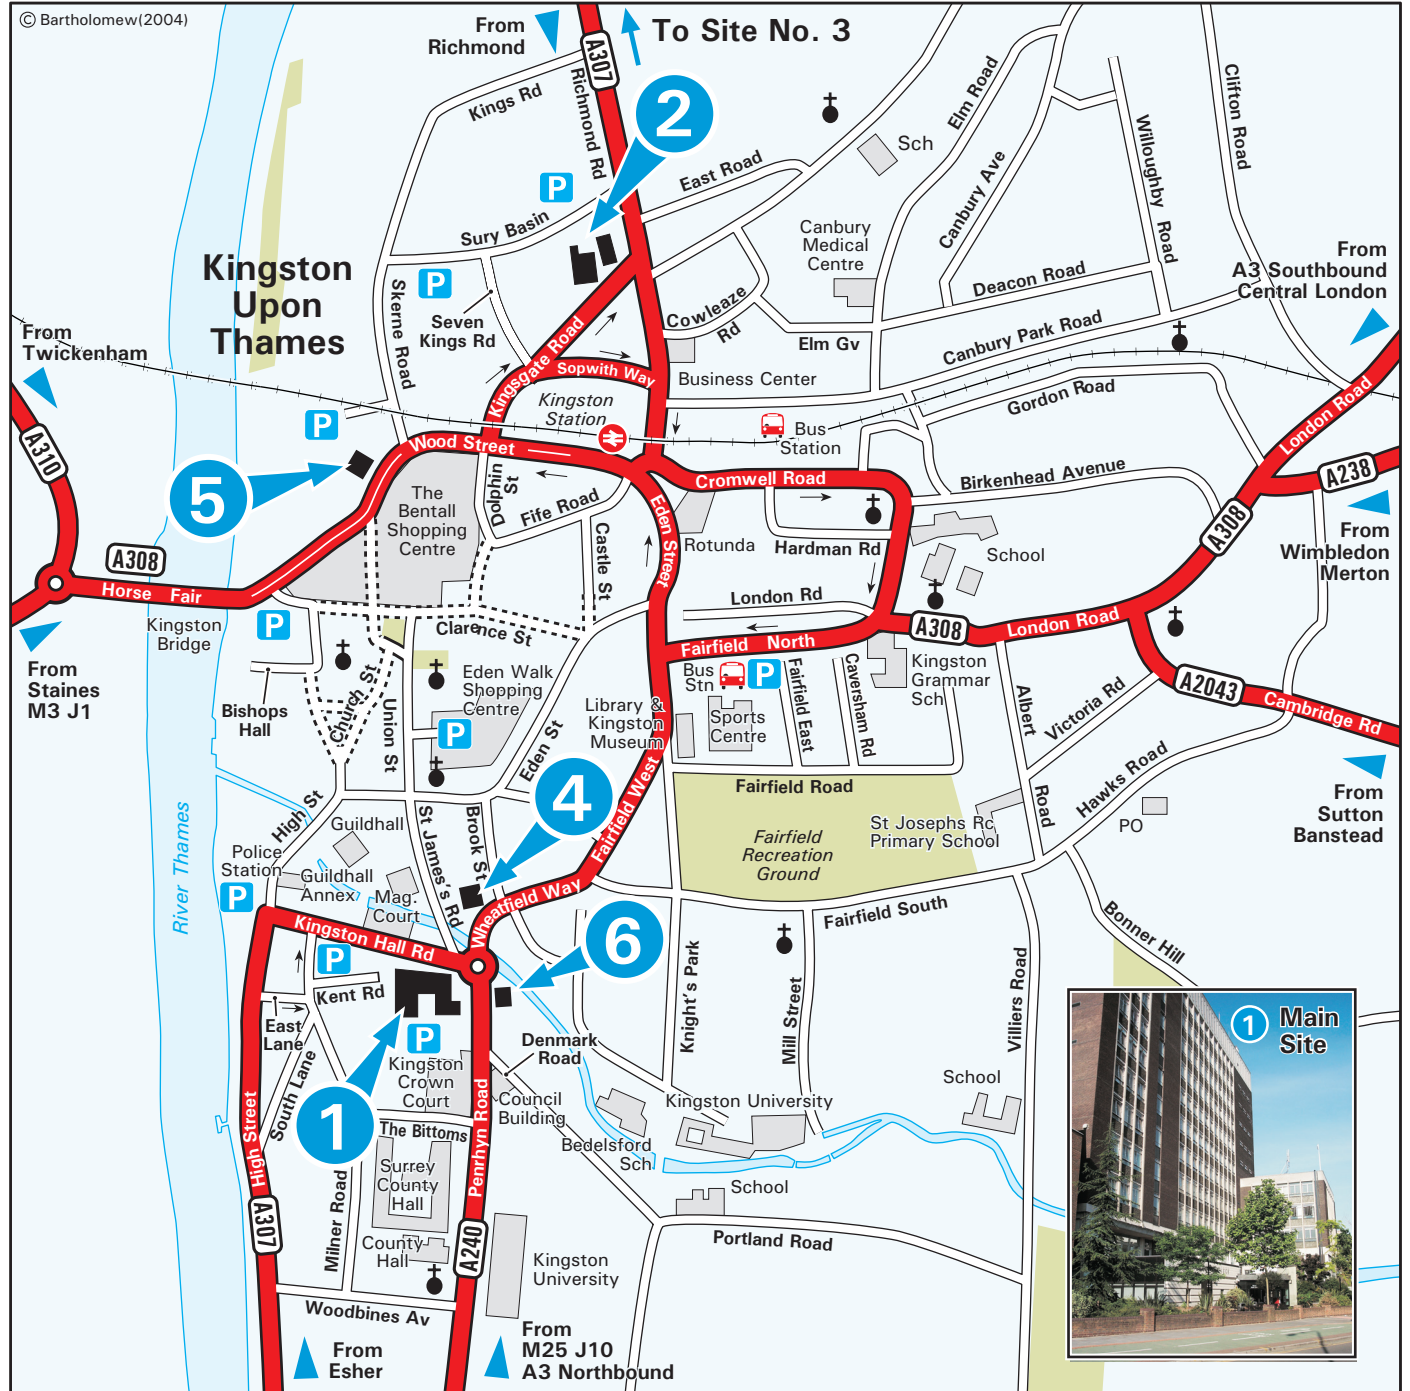

1. **2 School of Art & Design**
   55 Richmond Road
   Kingston KT2 5BP
2. **3 North Kingston Centre**
   Richmond Road
   Kingston KT2 5PE
3. **4 St James's Road Centre**
   3 St James's Road
   Kingston KT1 2BA
4. **5 Anstee House Centre**
   Wood Street
   Kingston KT1 1TX
5. **6 Penrhyn Road Centre**
   1 Penrhyn Road
   Kingston KT1 2BT

By Train
Kingston Station is the nearest station and receives services from London, Waterloo. However, a faster, regular service from London can be taken to Surbiton Station, which is a short taxi or bus ride from the College.

From M25, (London Orbital)
Leave the motorway at junction 10, (signposted to London (SW), Kingston, Guildford and the A3), and take the A3 towards Kingston, (heading for South West London). Exit the A3 at Tolworth exit and follow signs for Kingston, taking the A240. Continue into Kingston, past the County Hall on the left on to Penrhyn Road. At the roundabout turn left on to Kingston Hall Road. The entrance to the College is situated on the left hand side.

For further information about public transport in London, visit the Transport for London website at www.tfl.gov.uk or phone London Travel Information on 020 7222 1234.

1 Main Site