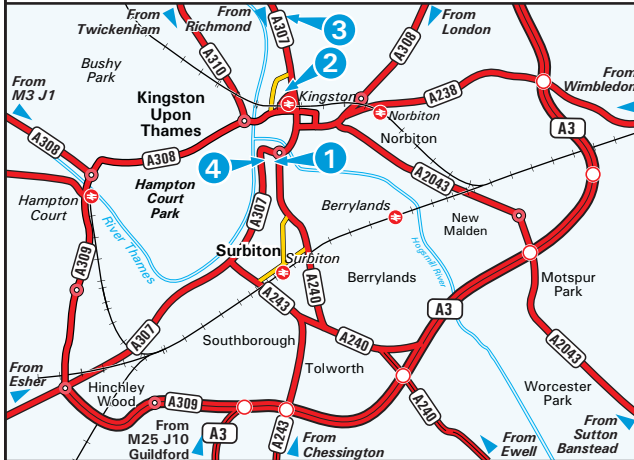

1. **1 Kingston College (Main Site)**
   Kingston Hall Road
   Kingston KT1 2AQ
   Telephone: 020 8546 2151
   Fax: 020 8268 2900
   Website: www.kingston-college.ac.uk